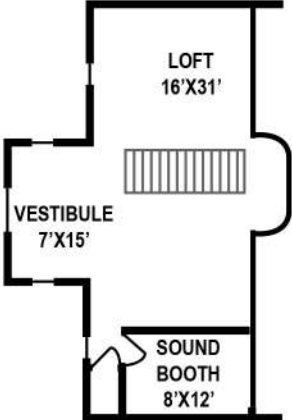

- Chapel Hall
- Covered Patio
- Stone Patio
- Custom Tent Option

BBQ PAVILION

STONE PATIO

STONE PATIO

COVERED PATIO 36'X41'