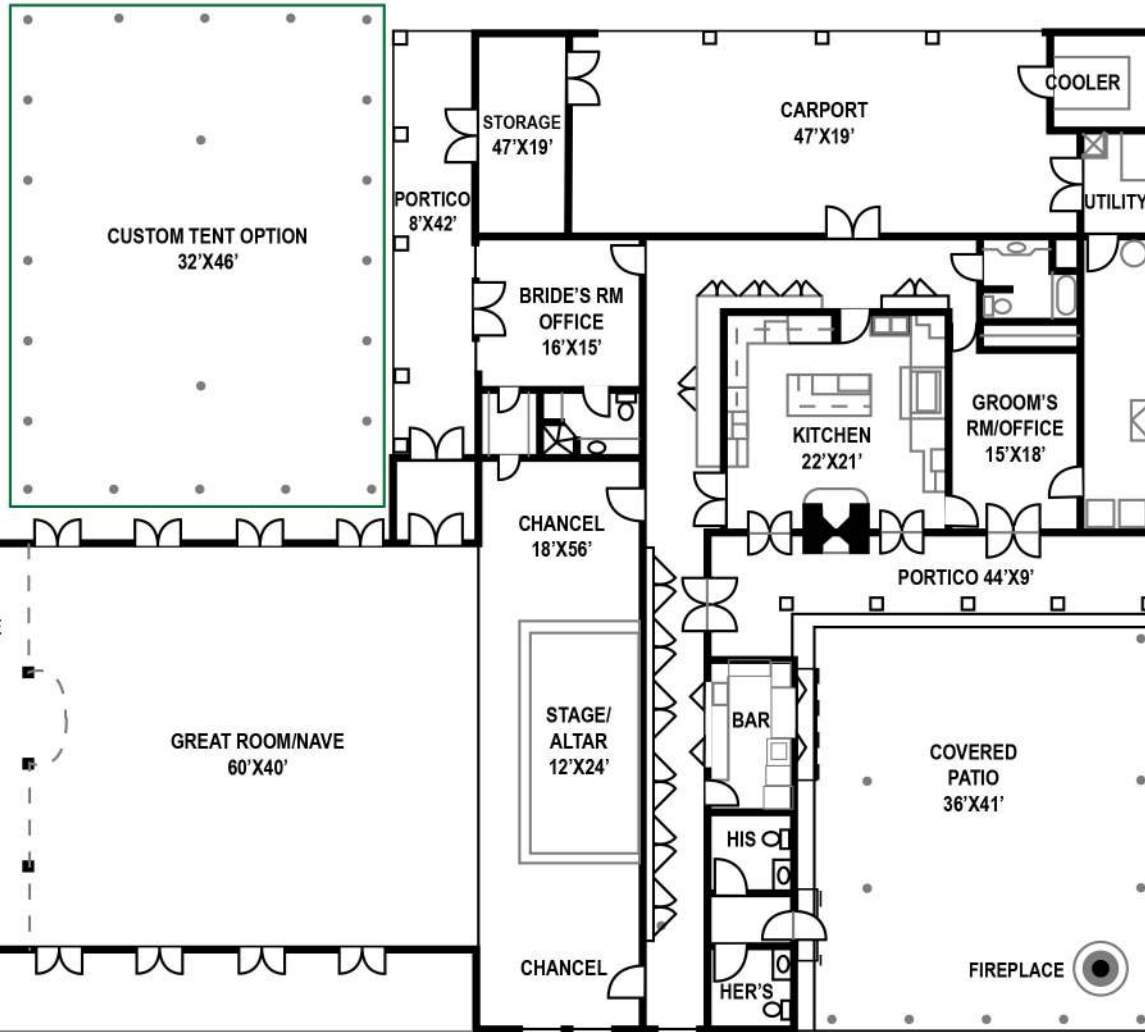

- Chapel Hall
- Covered Patio
- Stone Patio
- Custom Tent Option

BBQ PAVILION

STONE PATIO

STONE PATIO

COVERED PATIO 36'X41'